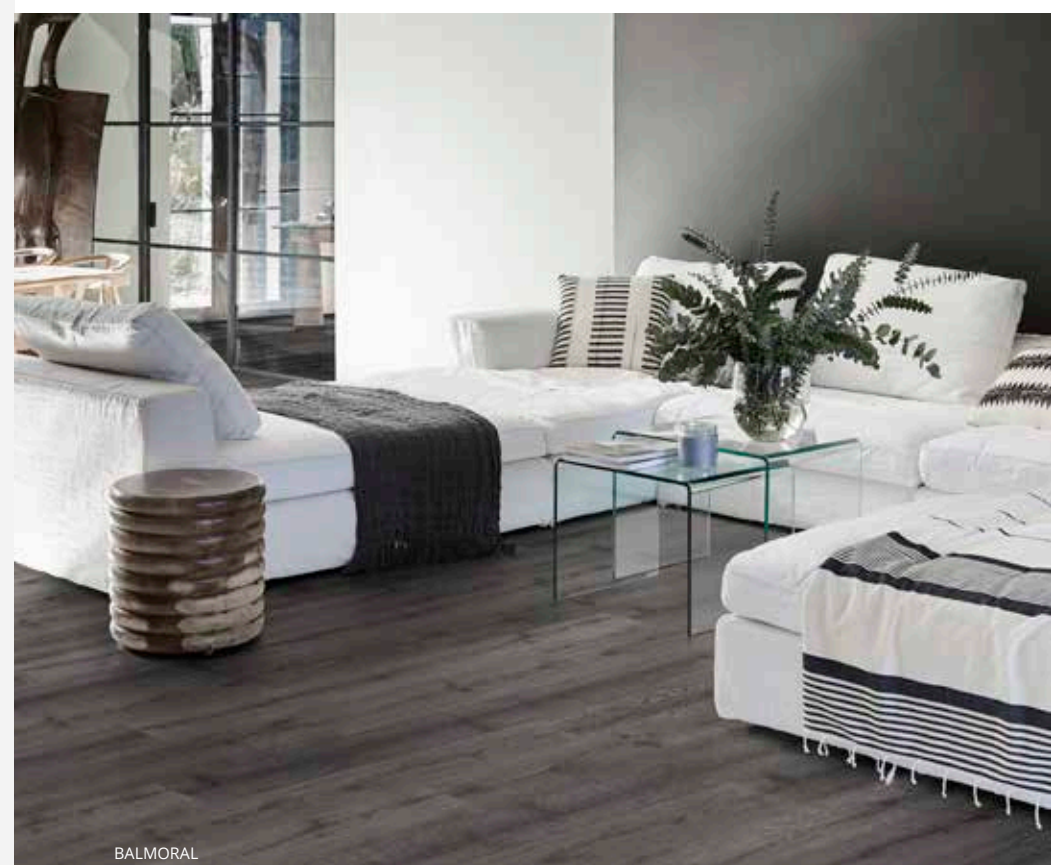

IMPRESSION WOOD COLLECTION

EXTRA LARGE FORMATS FOR EXTRA IMPRESSIVE FLOORS

Our Impression vinyl floors come in extra-large formats: The wood collection comes in planks measuring an impressive 220 x 1829 mm, while the stone design tiles come in 457 x 914 mm. These larger formats enhance the material's natural impression, make smaller rooms feel larger and give larger rooms an elegant look.