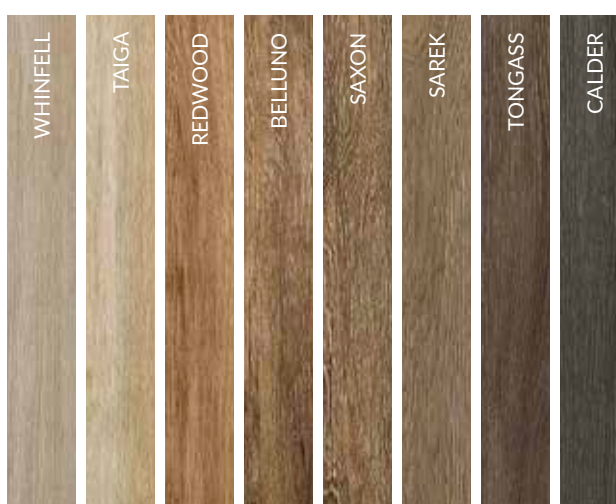

NATURE COLLECTION

SAREK

Nature is loaded with hues and variations and that has inspired us to create the Kährs Luxury Tiles Nature collection. The collection's color scheme sweeps through nature and comes in seven vibrant colors.

SAPO

The different tones and nuances have gathered its inspiration from the crispy and bright shades found in widespread dunes, the golden afternoon light and the deep earthy tones found in a dense forest. The design has been created to give a lively look of wood with subtle yet obvious graining, cracks and knots. The one strip-plank design has been accentuated with a micro-bevel on all edges which creates a premium effect.

AKKELIS

OTAGO

DIDNOK

SYNCHRONE EMBOSSEING

CLICK HERRINGBONE

WHINFELL

CALDER

The Kährs Luxury Tiles Click collection features a range of narrower and shorter boards – A and B boards – specially designed for herringbone patterns.

They come in eight beautiful wood designs, in colours ranging from light to dark.

WHINFELL

TAIGA

REDWOOD

BELLUNO

SAXON

SAREK

TONGASS