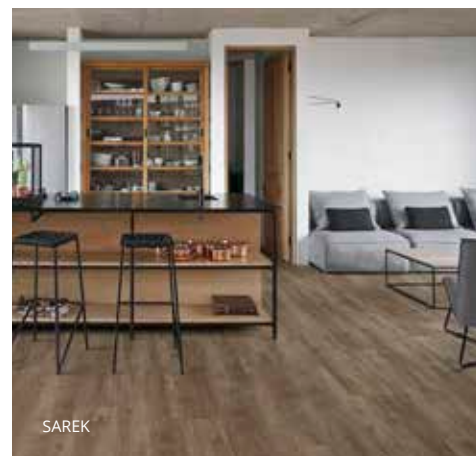

NATURE COLLECTION

Nature is loaded with hues and variations and that has inspired us to create the Kährs Luxury Tiles Nature collection. The collection's color scheme sweeps through nature and comes in seven vibrant colors.